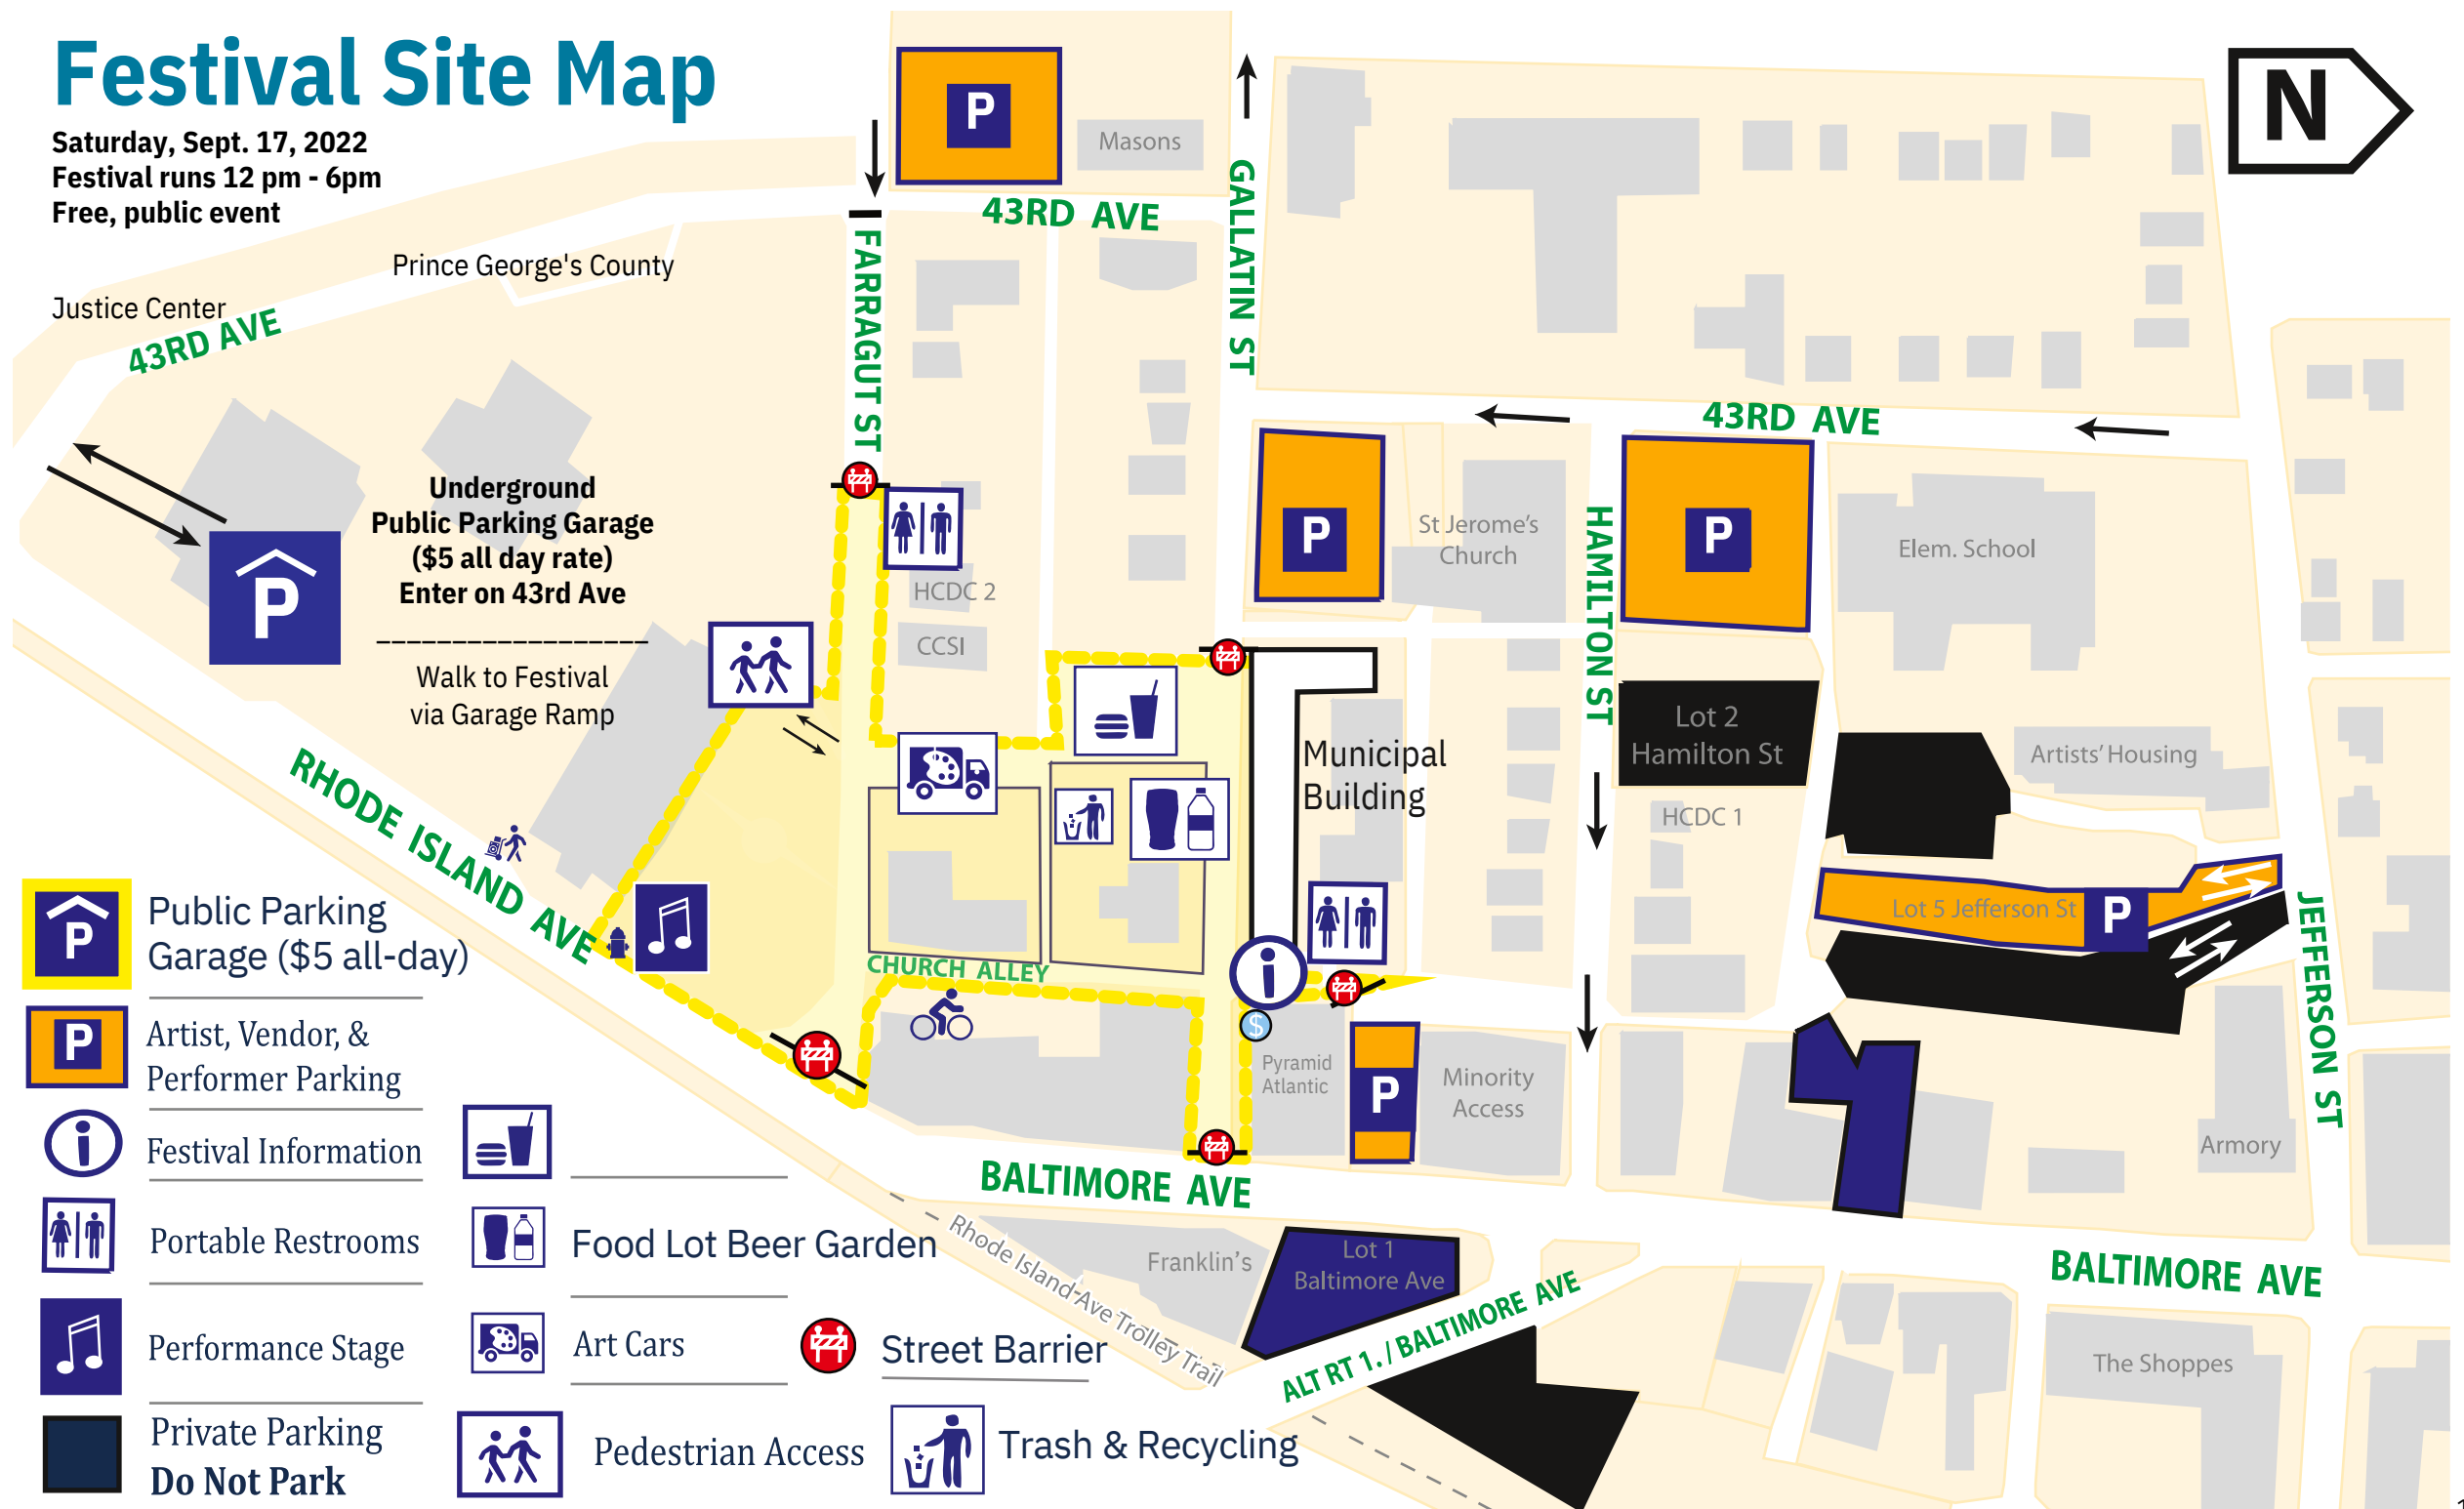

# Festival Site Map

Saturday, Sept. 17, 2022  
 Festival runs 12 pm - 6pm  
 Free, public event

 Public Parking Garage (\$5 all-day)

 Artist, Vendor, & Performer Parking

 Festival Information

 Portable Restrooms

 Performance Stage

 Private Parking Do Not Park

 Food Lot Beer Garden

 Art Cars

 Pedestrian Access

 Street Barrier

 Trash & Recycling